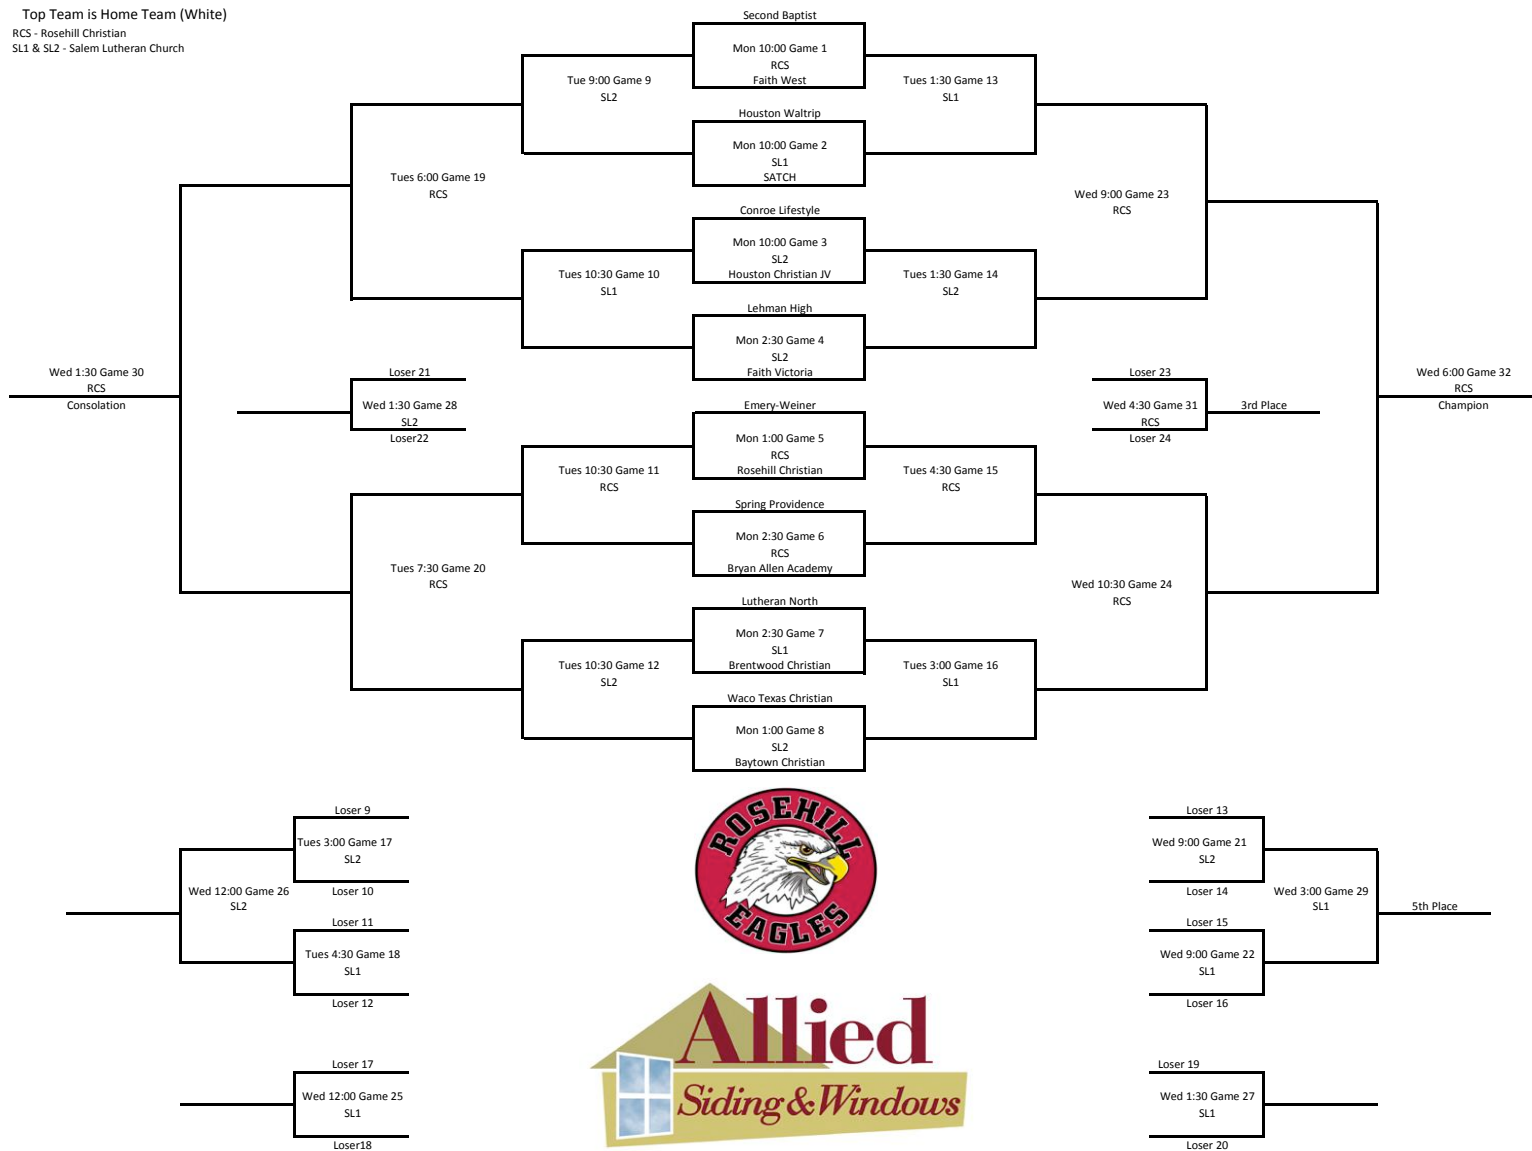

# Varsity Girls Bracket

Top Team is Home Team (White)  
 RCS - Rosehill Christian  
 SL1 & SL2 - Salem Lutheran Church

2009 Allied Siding & Windows Rosehill Holiday Classic  
 December 28th -30th, 2009